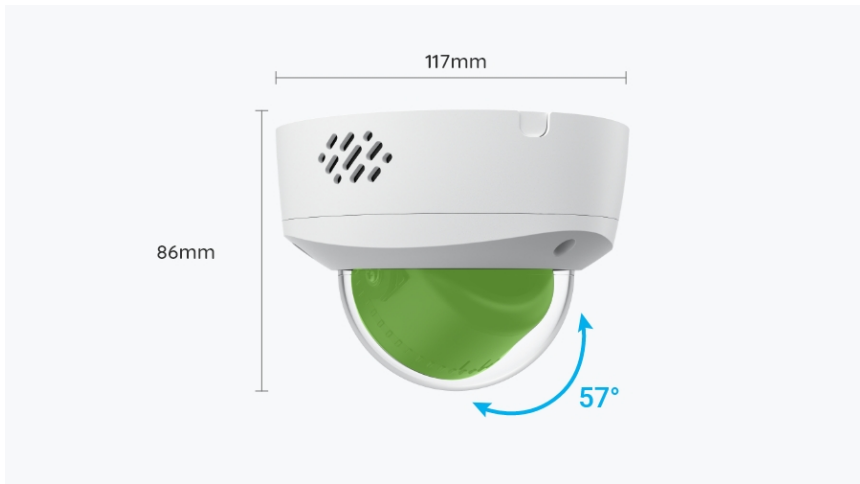

PoE	IEEE 802.3af, 48V, active
DC Power	DC 12.0V 1A, <12W
Interface	
Power Port	DC power port
Ethernet Port	One 10M/100Mbps; RJ45
SD Card Slot	Supports Max. 512GB microSD card
Reset Button	YES
Audio In/Out	Built-in microphone and speaker
Software	
Browsers Supported	Edge, Chrome, Firefox, Safari
OS Supported	PC: Windows, Mac OS; Smartphone: iOS, Android
Protocols & Standards	HTTPS, SSL, TCP/IP, UDP,HTTP,IPv4, UPnP, RTSP, RTMP, ONVIF, SMTP, NTP, DHCP, DNS, DDNS, FTP, P2P
User Access	Max. 20 users (1 admin & 19 user); Max. 12 simultaneous streams (2 main & 10 sub streams)
Other Features	
Smart Alarm	Motion detection; person detection; vehicle detection; animal detection
Recording Modes	Motion-triggered recording (default); Scheduled recording, 24/7 recording
Time Lapse	YES
Smart Home Compatibility	Google Assistant
Working Environment	
Operating Temperature	-10°C~+55°C (14°F~131°F)
Operating Humidity	10% ~ 90%
Weatherproof	IP67
Mechanical	
Dimensions	Φ117x 86mm

- 1. microSD Card Slot
- 2. Reset Button

- 1. Power Port
- 2. Ethernet Port
- 3. Waterproof Lid

www.reolink.com